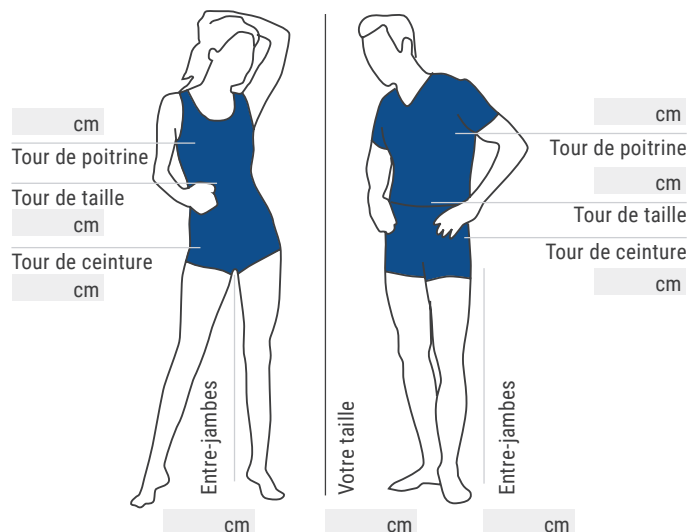

Pour tout conseil faxez nous vos mensurations à: contact@prolux.de

ou bien appelez nous au:

**Service
retouches
maison**

Votre taille:

Placez-vous déchaussé contre un mur et mesurez vous de la tête aux pieds.

Tour de poitrine/de hanche:

Prenez le tour de poitrine/ hanche à l'endroit le plus généreux.

Tour de taille/ceinture:

Mesurez très près du corps à l'endroit de votre ceinture.

Entre-jambes:

Prenez un pantalon à votre taille et mesurez depuis la couture à l'entre-jambes jusqu'au bas du pantalon.

	Pantalon/gilet	Inch	Blouson	Taille	Poitrine	Tour de Taille	Entre-jambes	Ceinture
Tailles standards			XS	162 - 168	76 - 80	72 - 76		70 - 74
	42	30/30	S	164 - 170	80 - 84	76 - 80	75 - 85	70 - 74
	44	31/30	S	166 - 172	84 - 88	80 - 84	76 - 86	74 - 78
	46	32/32	S	170 - 176	88 - 92	84 - 88	77 - 87	78 - 82
	48	33/32	M	172 - 178	92 - 96	88 - 92	78 - 88	82 - 86
	50	34/32	M	174 - 180	96 - 100	92 - 96	80 - 90	86 - 90
	52	36/32	L	176 - 182	100 - 104	96 - 100	81 - 91	90 - 94
	54	38/34	L	178 - 184	104 - 108	100 - 106	82 - 92	94 - 100
	56	40/34	XL	180 - 186	108 - 112	106 - 112	84 - 94	100 - 106
	58	42/34	XL	182 - 188	112 - 116	112 - 118	85 - 95	106 - 110
	60	44/36	XXL	184 - 190	116 - 120	118 - 124	86 - 88	110 - 116
	62	46/36	XXL	184 - 192	120 - 124	124 - 132	86 - 88	116 - 122
64	48/36	XXXL	186 - 194	124 - 128	132 - 140	87 - 89	122 - 128	
66	49/36	XXXL	186 - 194	128 - 132	140 - 150	87 - 89	128 - 134	
Tailles longues	86	30/33	S	174 - 180	80 - 84	76 - 80	83 - 85	70 - 74
	90	31/34	M	176 - 182	84 - 88	80 - 84	84 - 86	74 - 78
	94	32/34	M	176 - 182	88 - 92	84 - 88	85 - 87	78 - 82
	98	33/34	L	180 - 186	92 - 96	88 - 92	88 - 90	82 - 86
	102	34/34	L	182 - 188	96 - 100	92 - 96	90 - 92	86 - 90
	106	36/36	XL	184 - 190	100 - 104	96 - 100	90 - 94	90 - 94
	110	38/36	XL	186 - 192	104 - 108	100 - 106	90 - 94	94 - 100
	114	40/36	XXL	188 - 194	108 - 112	106 - 112	92 - 96	100 - 106
Tailles courtes	118	42/36	XXL	190 - 196	112 - 118	112 - 118	94 - 98	106 - 110
	23	33/29	S	164 - 170	84 - 92	82 - 88	75 - 77	82 - 85
	24	34/30	M	166 - 172	88 - 96	88 - 96	76 - 78	86 - 89
	25	36/30	L	168 - 174	92 - 100	96 - 100	77 - 79	90 - 93
	26	38/32	L	170 - 176	96 - 104	100 - 106	78 - 80	94 - 98
	27	40/32	XL	174 - 180	100 - 108	106 - 112	80 - 82	99 - 103
	28	42/32	XL	176 - 182	104 - 112	112 - 118	81 - 83	104 - 108
29	44/32	XXL	178 - 184	108 - 116	118 - 124	82 - 84	109 - 113	
Tailles femmes	34		XS	164 - 172	77 - 82	66 - 69	77,5	93 - 95
	36		S	164 - 172	83 - 88	70 - 73	78,0	96 - 98
	38		M	164 - 172	89 - 97	74 - 77	78,5	99 - 101
	40		L	164 - 172	98 - 104	78 - 81	79,0	102 - 104
	42		XL	164 - 172	105 - 112	82 - 85	79,5	105 - 108
44		XXL	164 - 172	113 - 120	86 - 89	80,0	109 - 112	
Tailles enfants	98		98	93 - 98	54 - 57	51 - 54	41	56 - 58
	104		104	99 - 104	56 - 59	53 - 56	45	58 - 60
	116		116	111 - 116	58 - 72	55 - 58	53	62 - 64
	128		128	117 - 128	64 - 68	57 - 60	61	67 - 70
	140		140	129 - 140	70 - 73	62 - 64	65	73 - 76
	152		152	141 - 152	75 - 78	66 - 68	73	79 - 82
	164		164	153 - 164	82 - 85	70 - 73	79	85 - 88